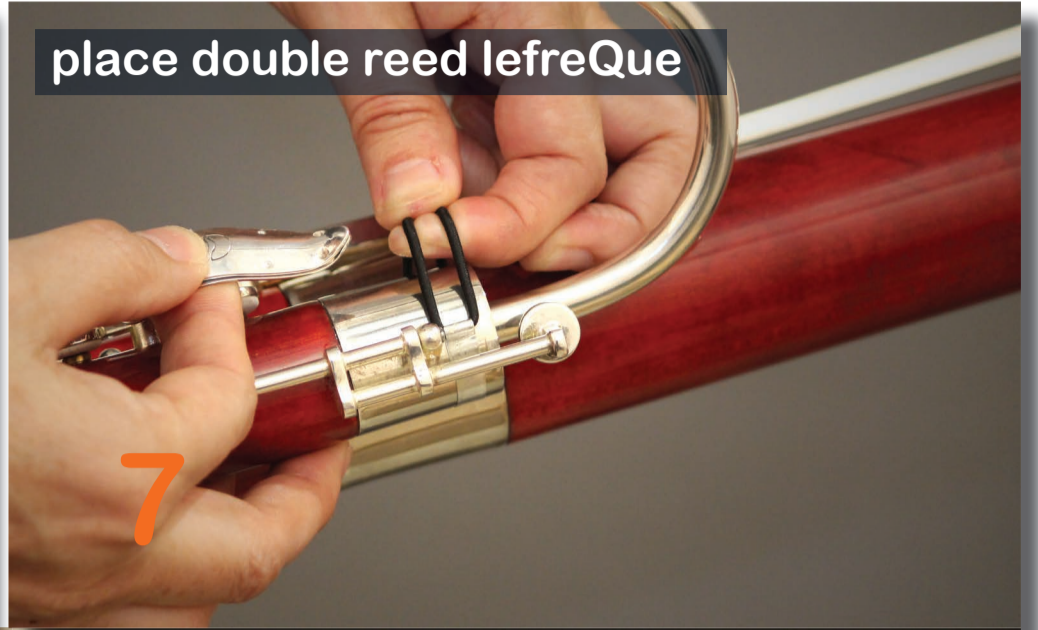

lefreQue instruction manual for Bassoon

1 what you need

Bassoon + lefreQue Double Reed + elastic band

2 upper plate with dots !

3 remove bocal

4 place elastic band

5

enjoy your
lefreQue

lefreQue from Bass Joint to Bell