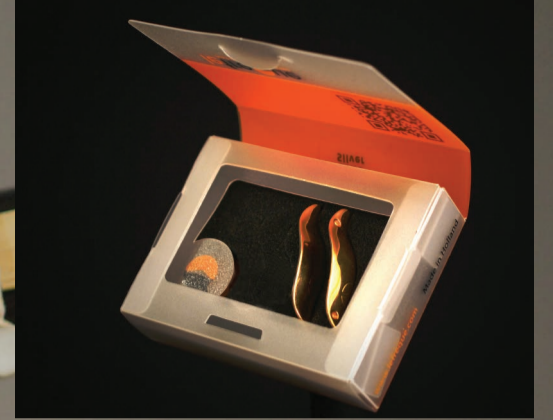

lefreQue instruction manual for Clarinet

1 what you need

Clarinet

lefreQue 33mm
+
elastic band

2 upper plate with dots!

enjoy your
lefreQue

Other options to use lefreQue