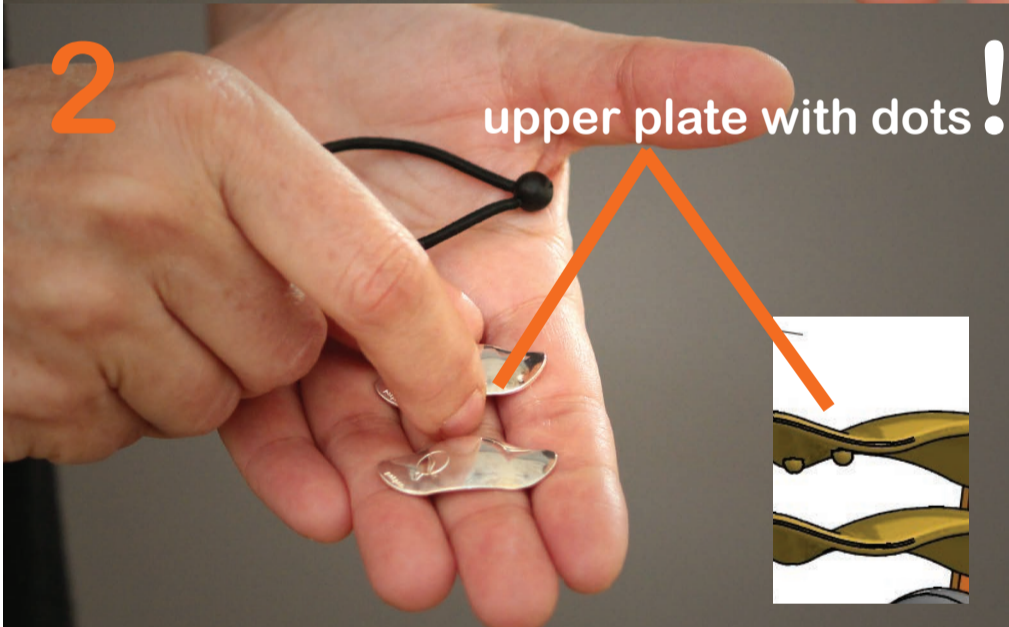

lefreQue instruction manual for Clarinet

1 what you need

Clarinet

lefreQue 33mm
+
elastic band

2 upper plate with dots!

enjoy your
lefreQue

Other options to use lefreQue